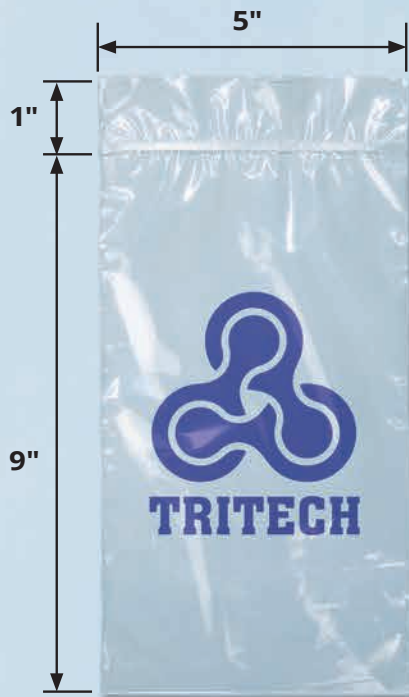

5 X 9 ZIP-CLOSE POLY BAG

This clear, 2.0 mil plastic bag features a resealable zip closure to protect contents, such as face masks, electronics, and hardware supplies.

NEW!

5W X 9H ZIP-CLOSE POLY BAG

Size: 5W x 9H + 1" header
2 mil. Clear. Zip closure.

| Imprint | Item # | 150 | 250 | 500 | 1000 | 3000 |
|-----------------|----------|------|------|------|------|--------|
| FLEXO INK PRINT | 19ZCFS59 | 1.50 | 0.98 | 0.84 | 0.78 | 0.70 A |

Shipping: 9 lbs. per box of 1000

Imprint Area: Front/Back - 3½W x 4½H

| | FLEXO INK PRINT |
|------------------------------|---|
| SET-UP | \$60 per color, per design (G). |
| RE-ORDER SET-UP | N/A |
| ADDITIONAL LOCATION | \$0.15 per bag (G). |
| ADDITIONAL COLOR | \$0.15 per color, per side, per bag (G). |
| PRODUCTION TIME* | 4 business days after all final approvals. |
| COLUMN PRICING | Per bag, one-color imprint, one location. Plate charge is additional. |
| PLAIN BAGS | \$0.40 per bag (A). Ships next business day. |
| BROKEN BOX CHARGE | \$10 (G) - Plain bags only. |
| ART SPECS/IMPRINT COLORS | Refer to our website. |
| RUSHES & ADDITIONAL SERVICES | Refer to our website. |